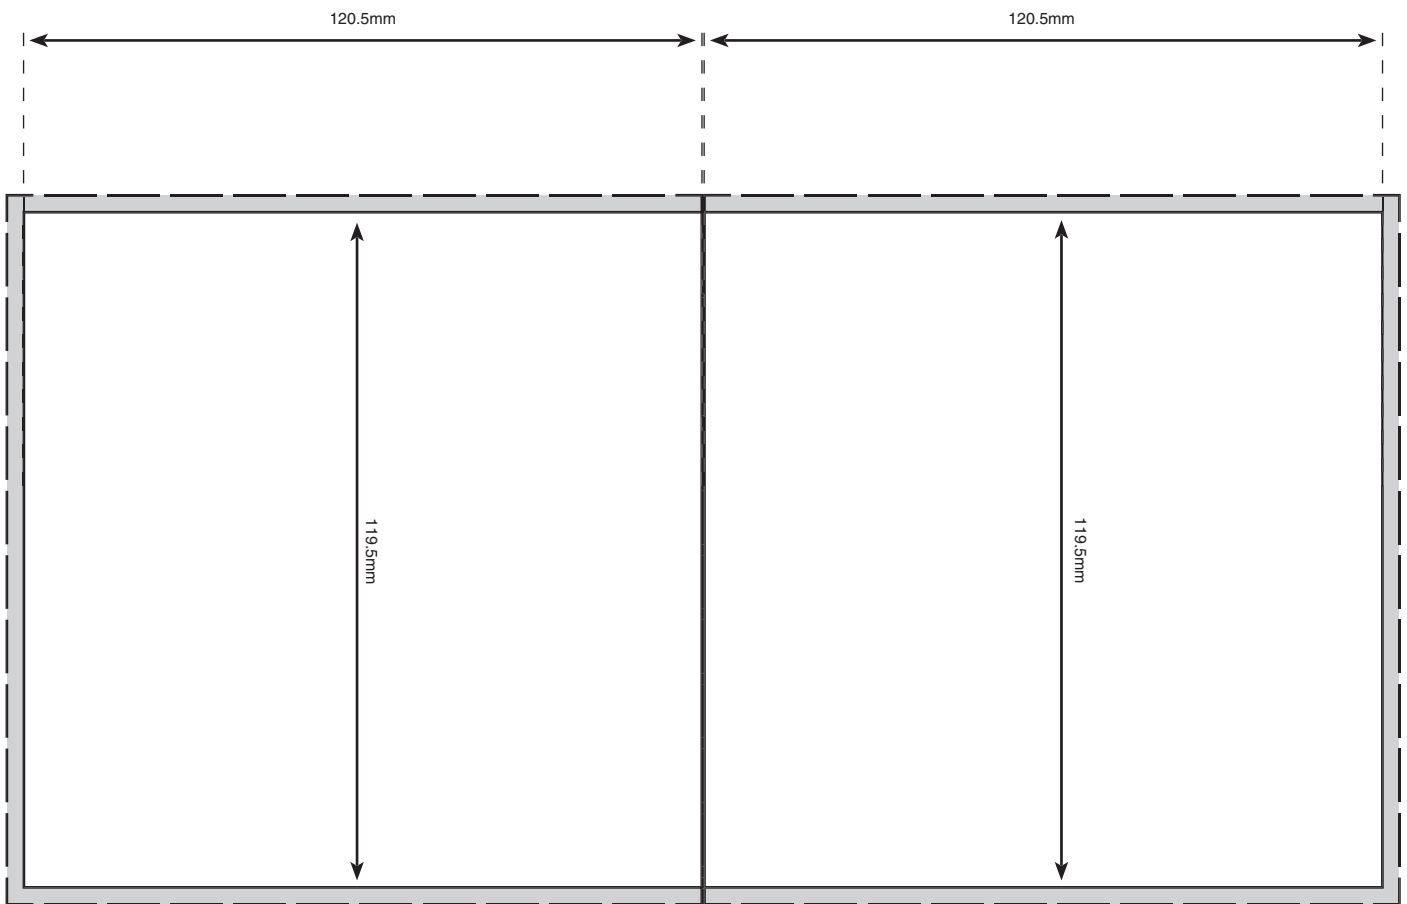

12cm Booklet

 3mm bleed

 Cut line

 Fold line

Safe area for type is 3mm from cut/fold lines