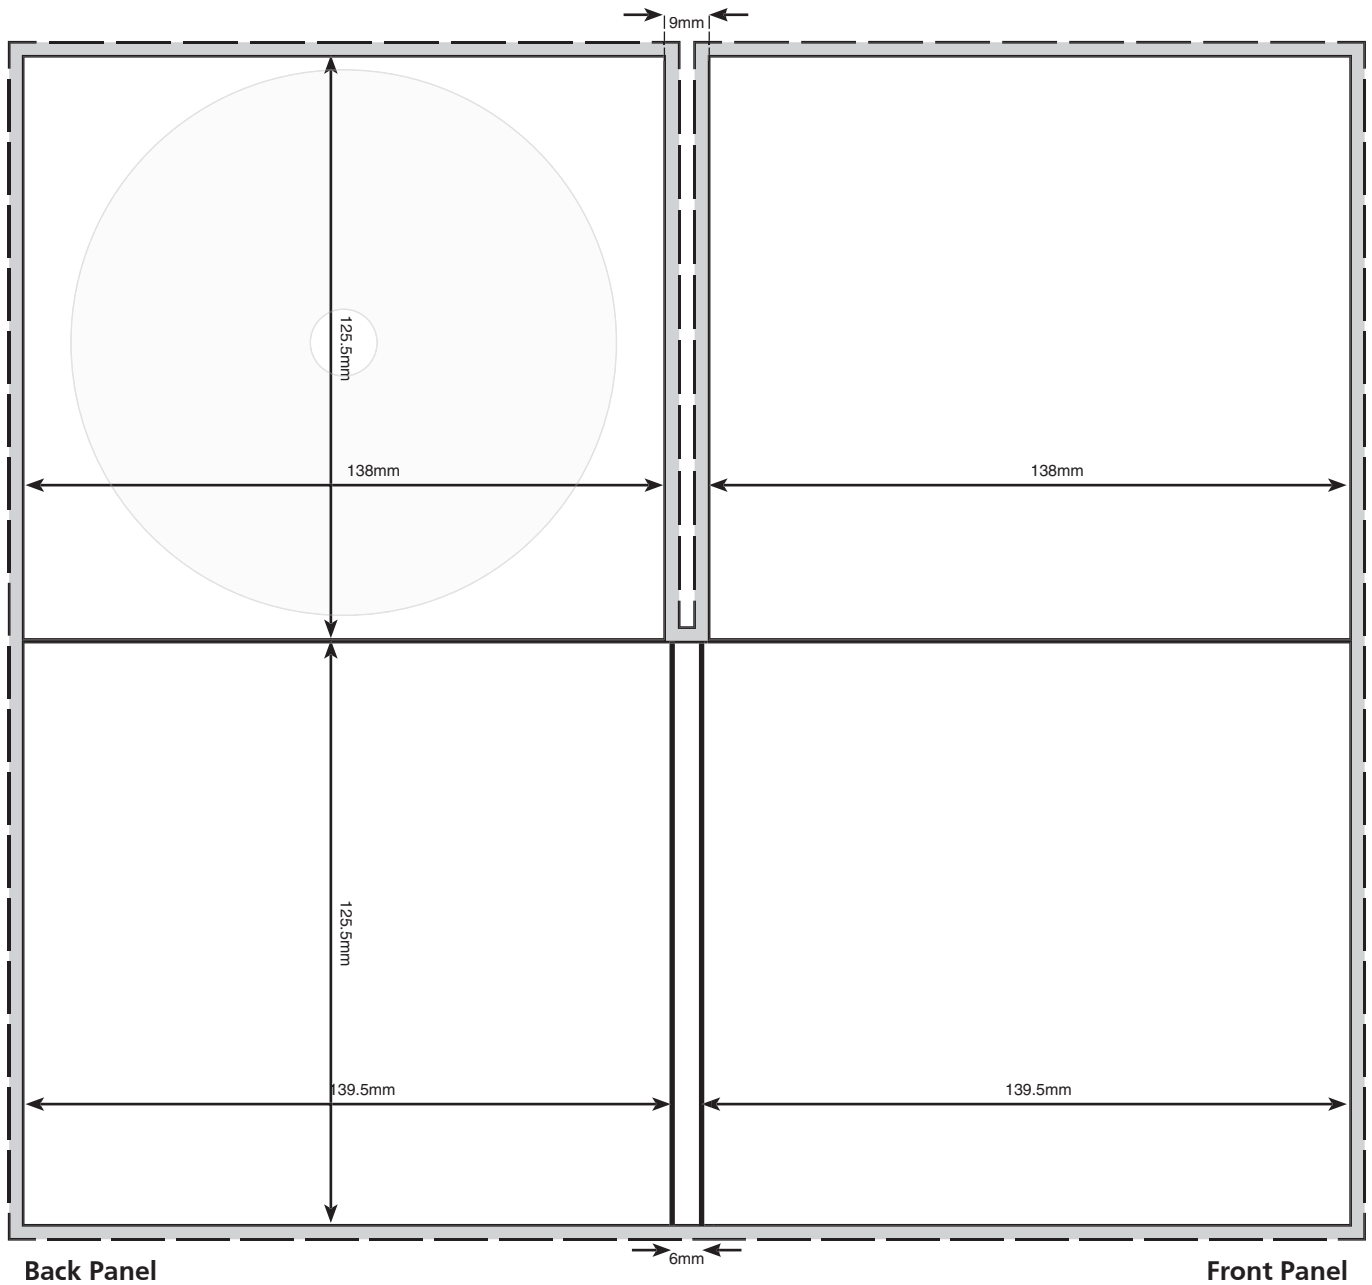

4pp Flexipack

-  3mm bleed
-  Cut line
-  Fold line

Safe area for type is 3mm from cut/fold lines