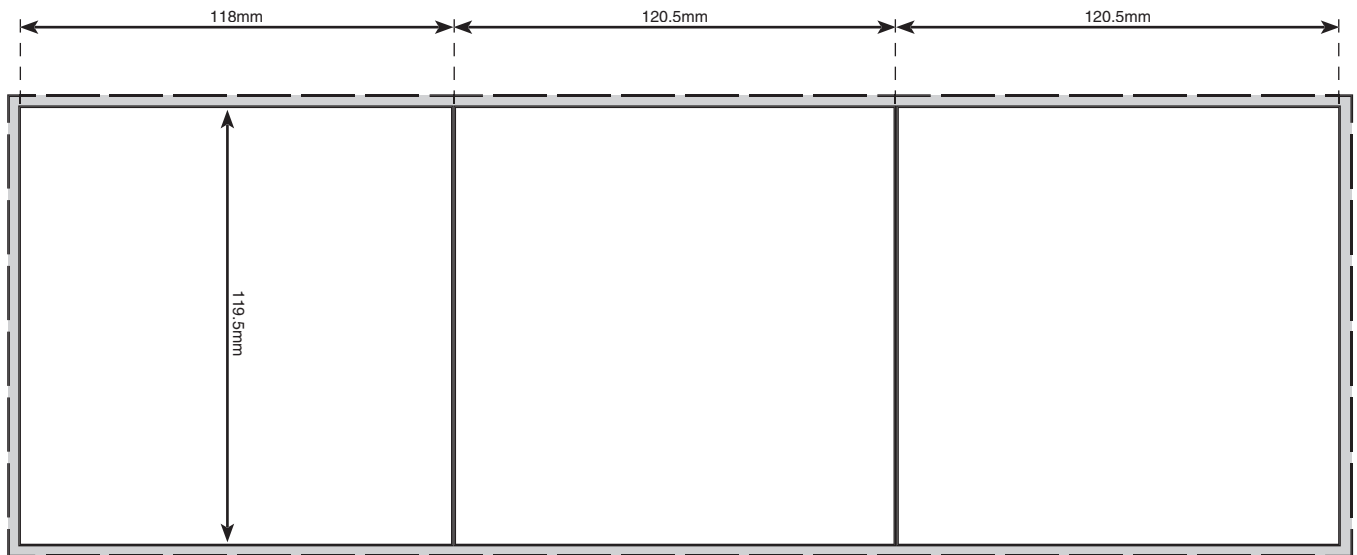

Rollfold 6pp

Outside

Inside

-  3mm bleed
-  Cut line
-  Fold line