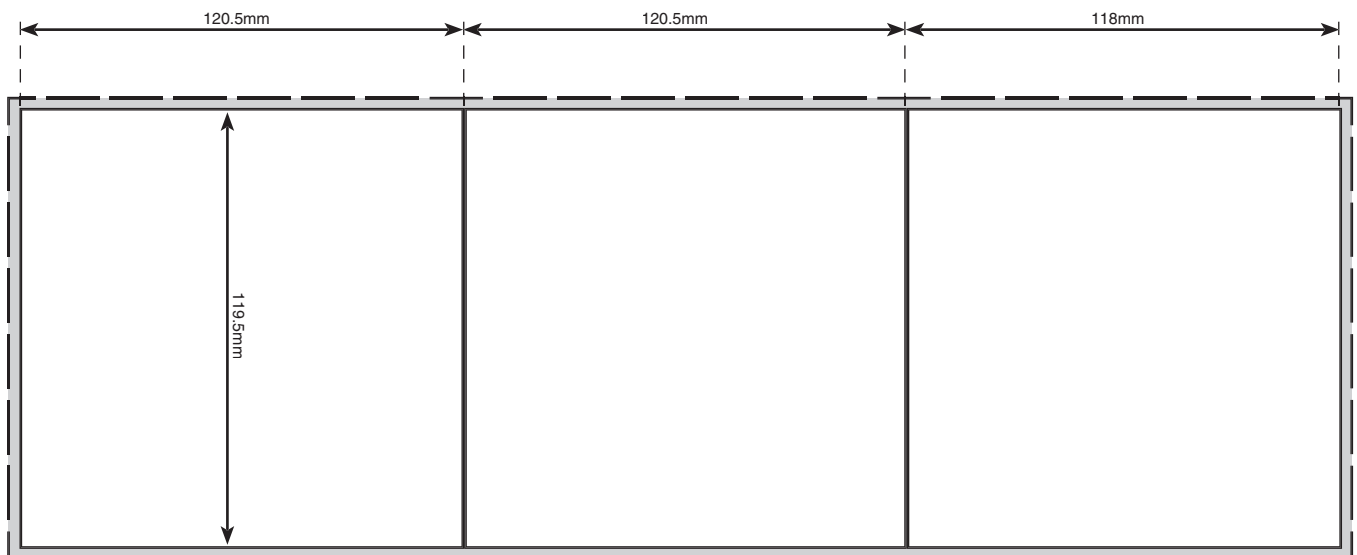

Rollfold 6pp

Outside

Inside

-  3mm bleed
-  Cut line
-  Fold line