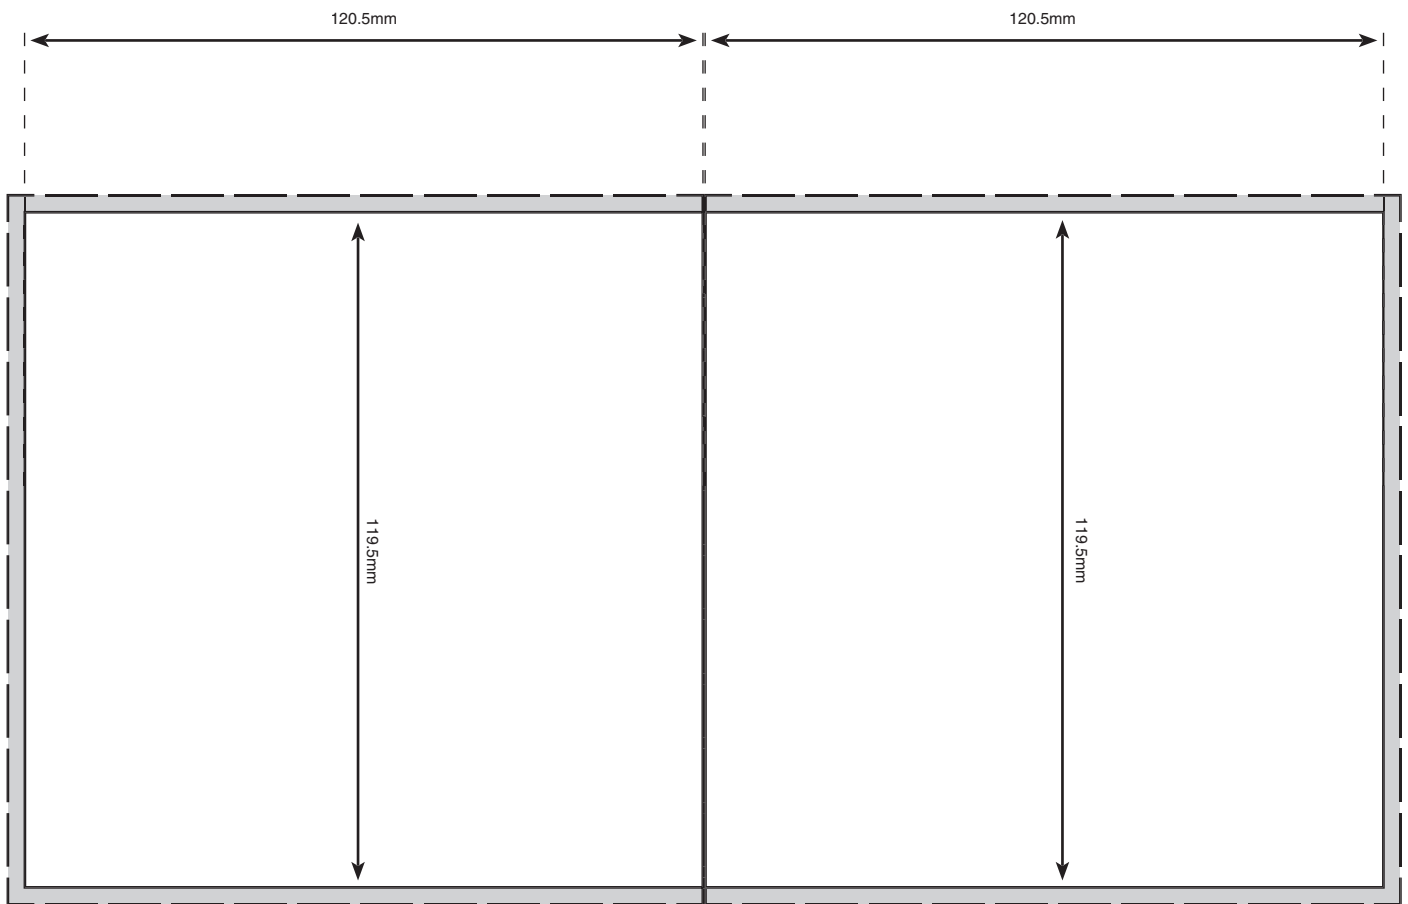

8pp Booklet

 3mm bleed

 Cut line

 Fold line

Safe area for type is 3mm from cut/fold lines