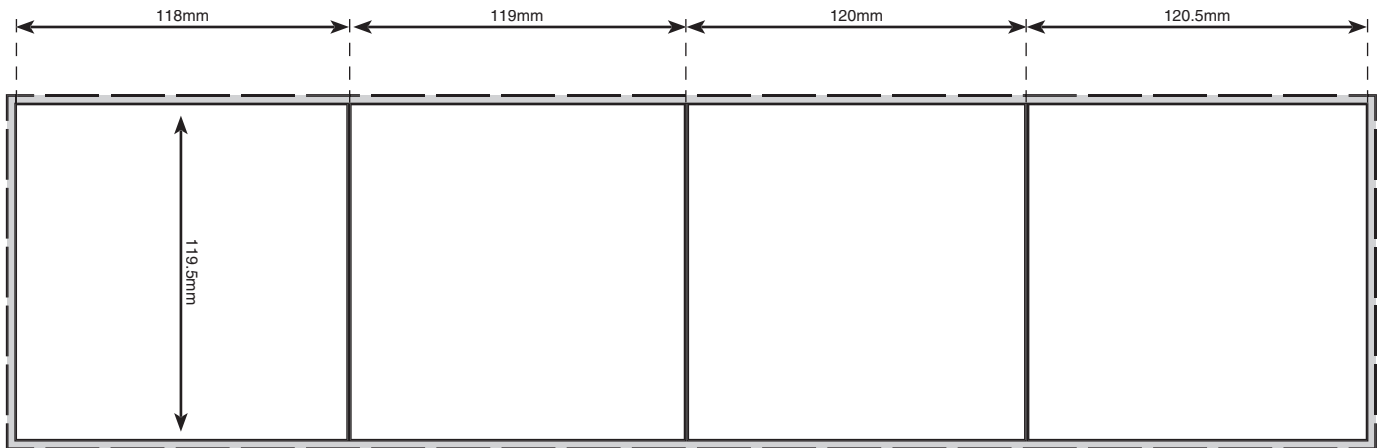

Rollfold 8pp

Outside

Inside

-  3mm bleed
-  Cut line
-  Fold line