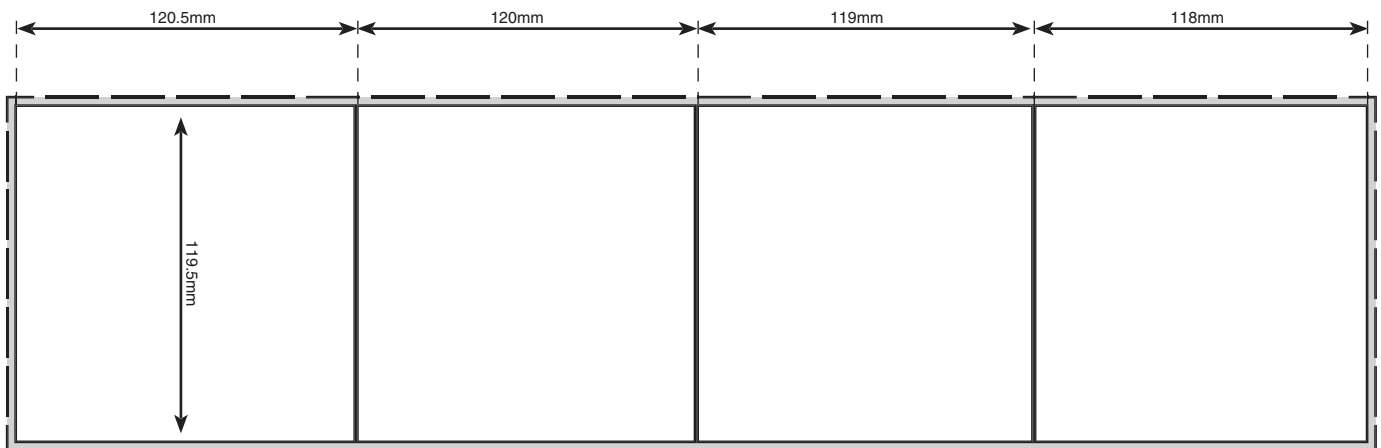

Rollfold 8pp

Outside

Inside

-  3mm bleed
-  Cut line
-  Fold line