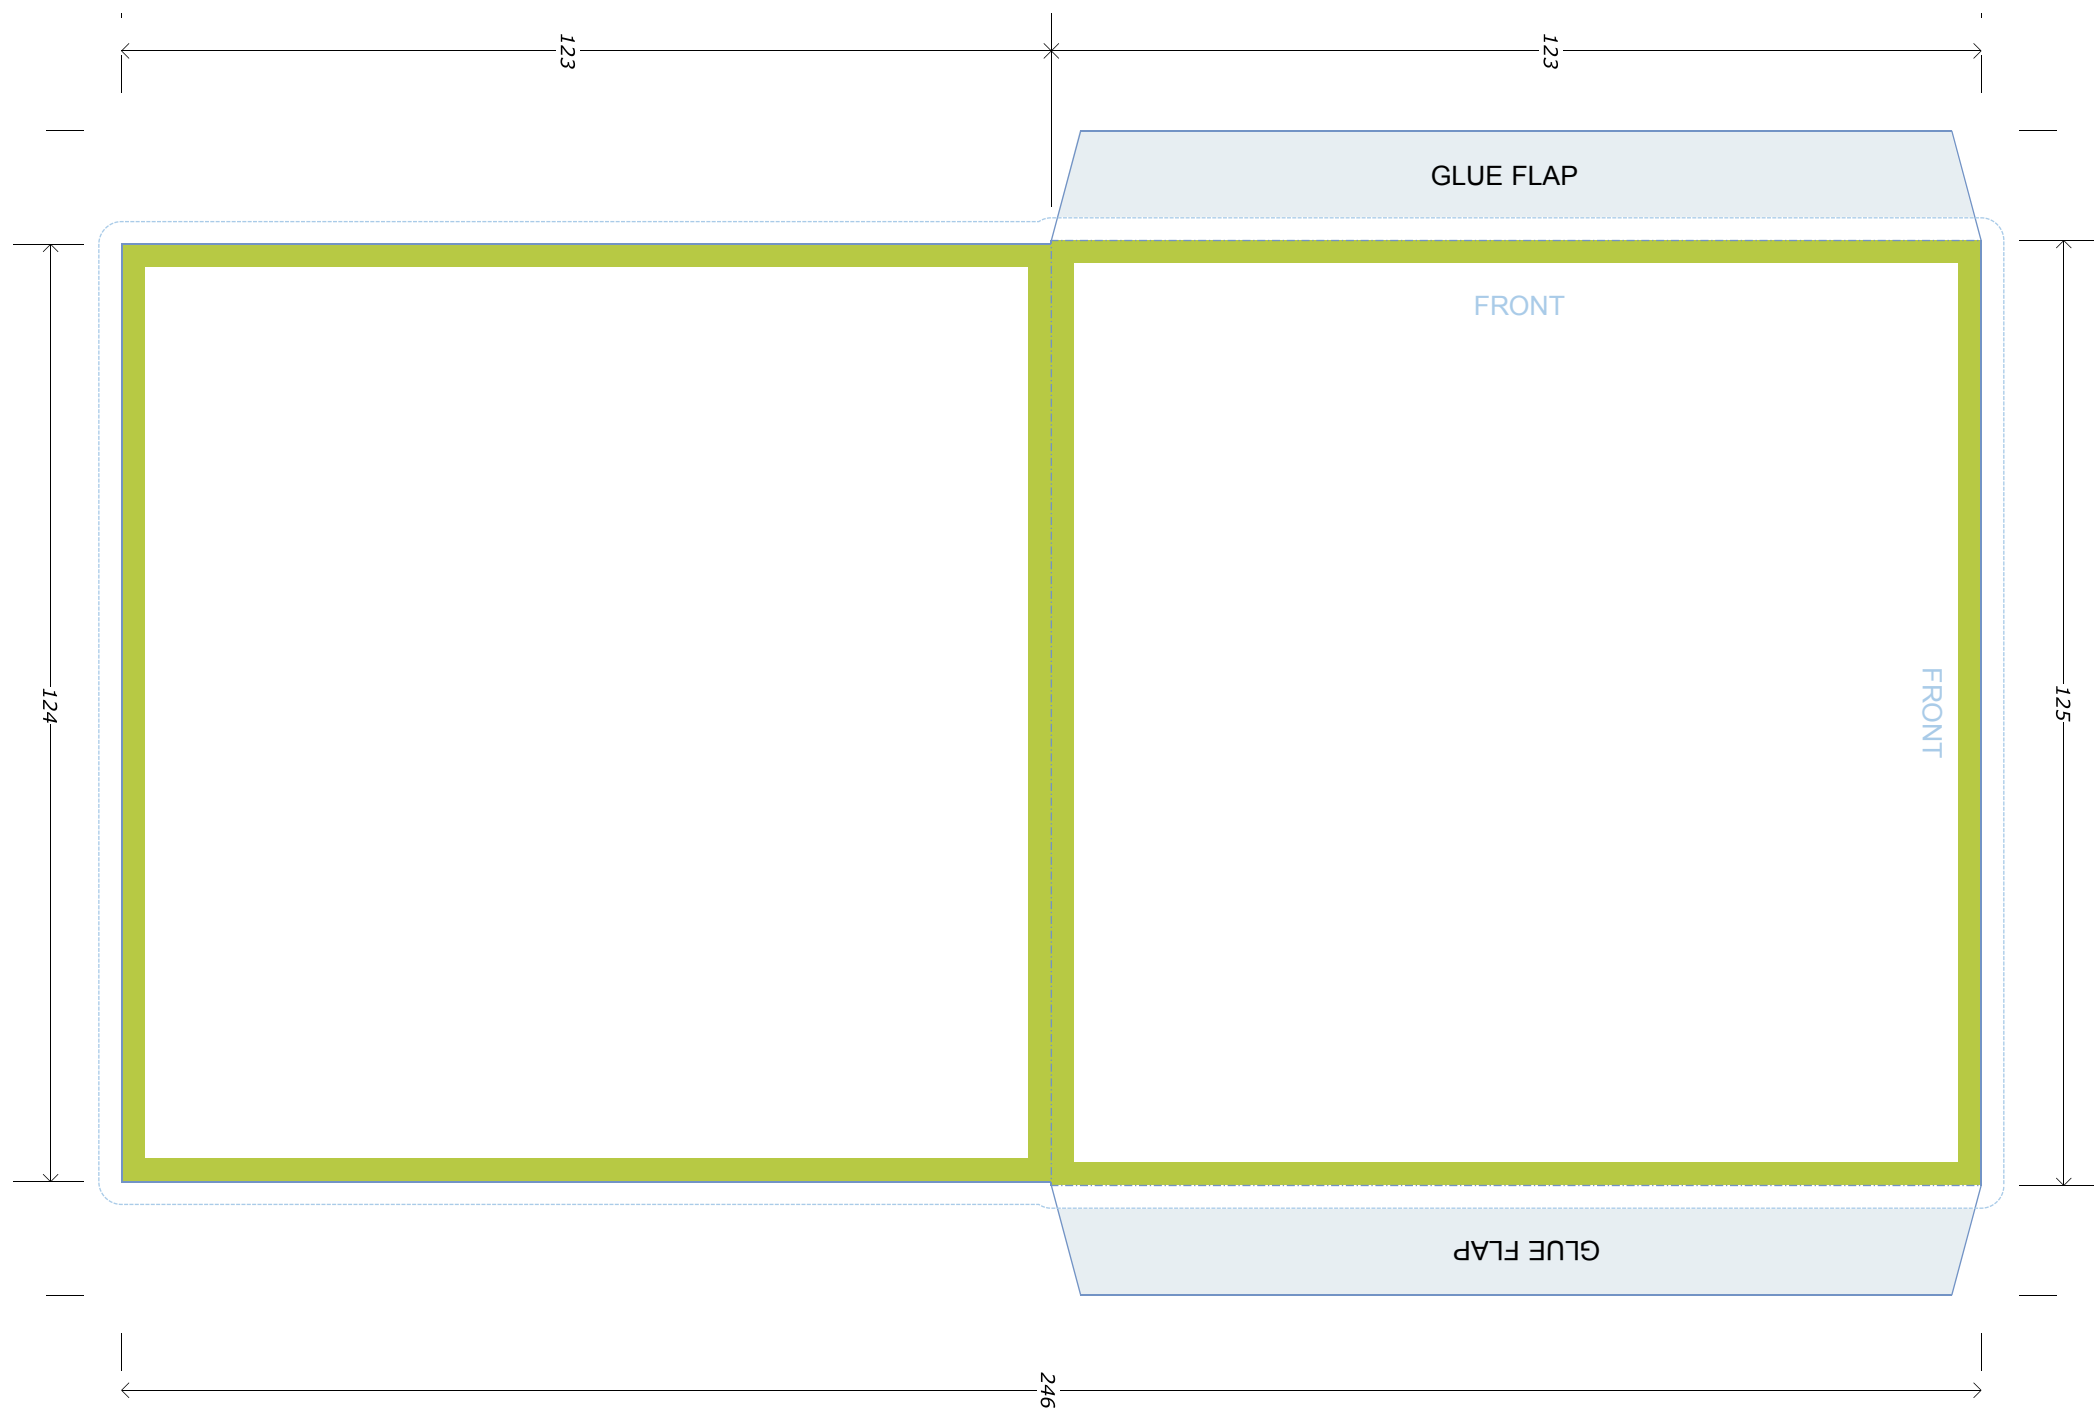

12cm Card Wallets

Key:

No text area

No print area (please ensure this area is kept free of all artwork)

Bleed

Trim

Fold