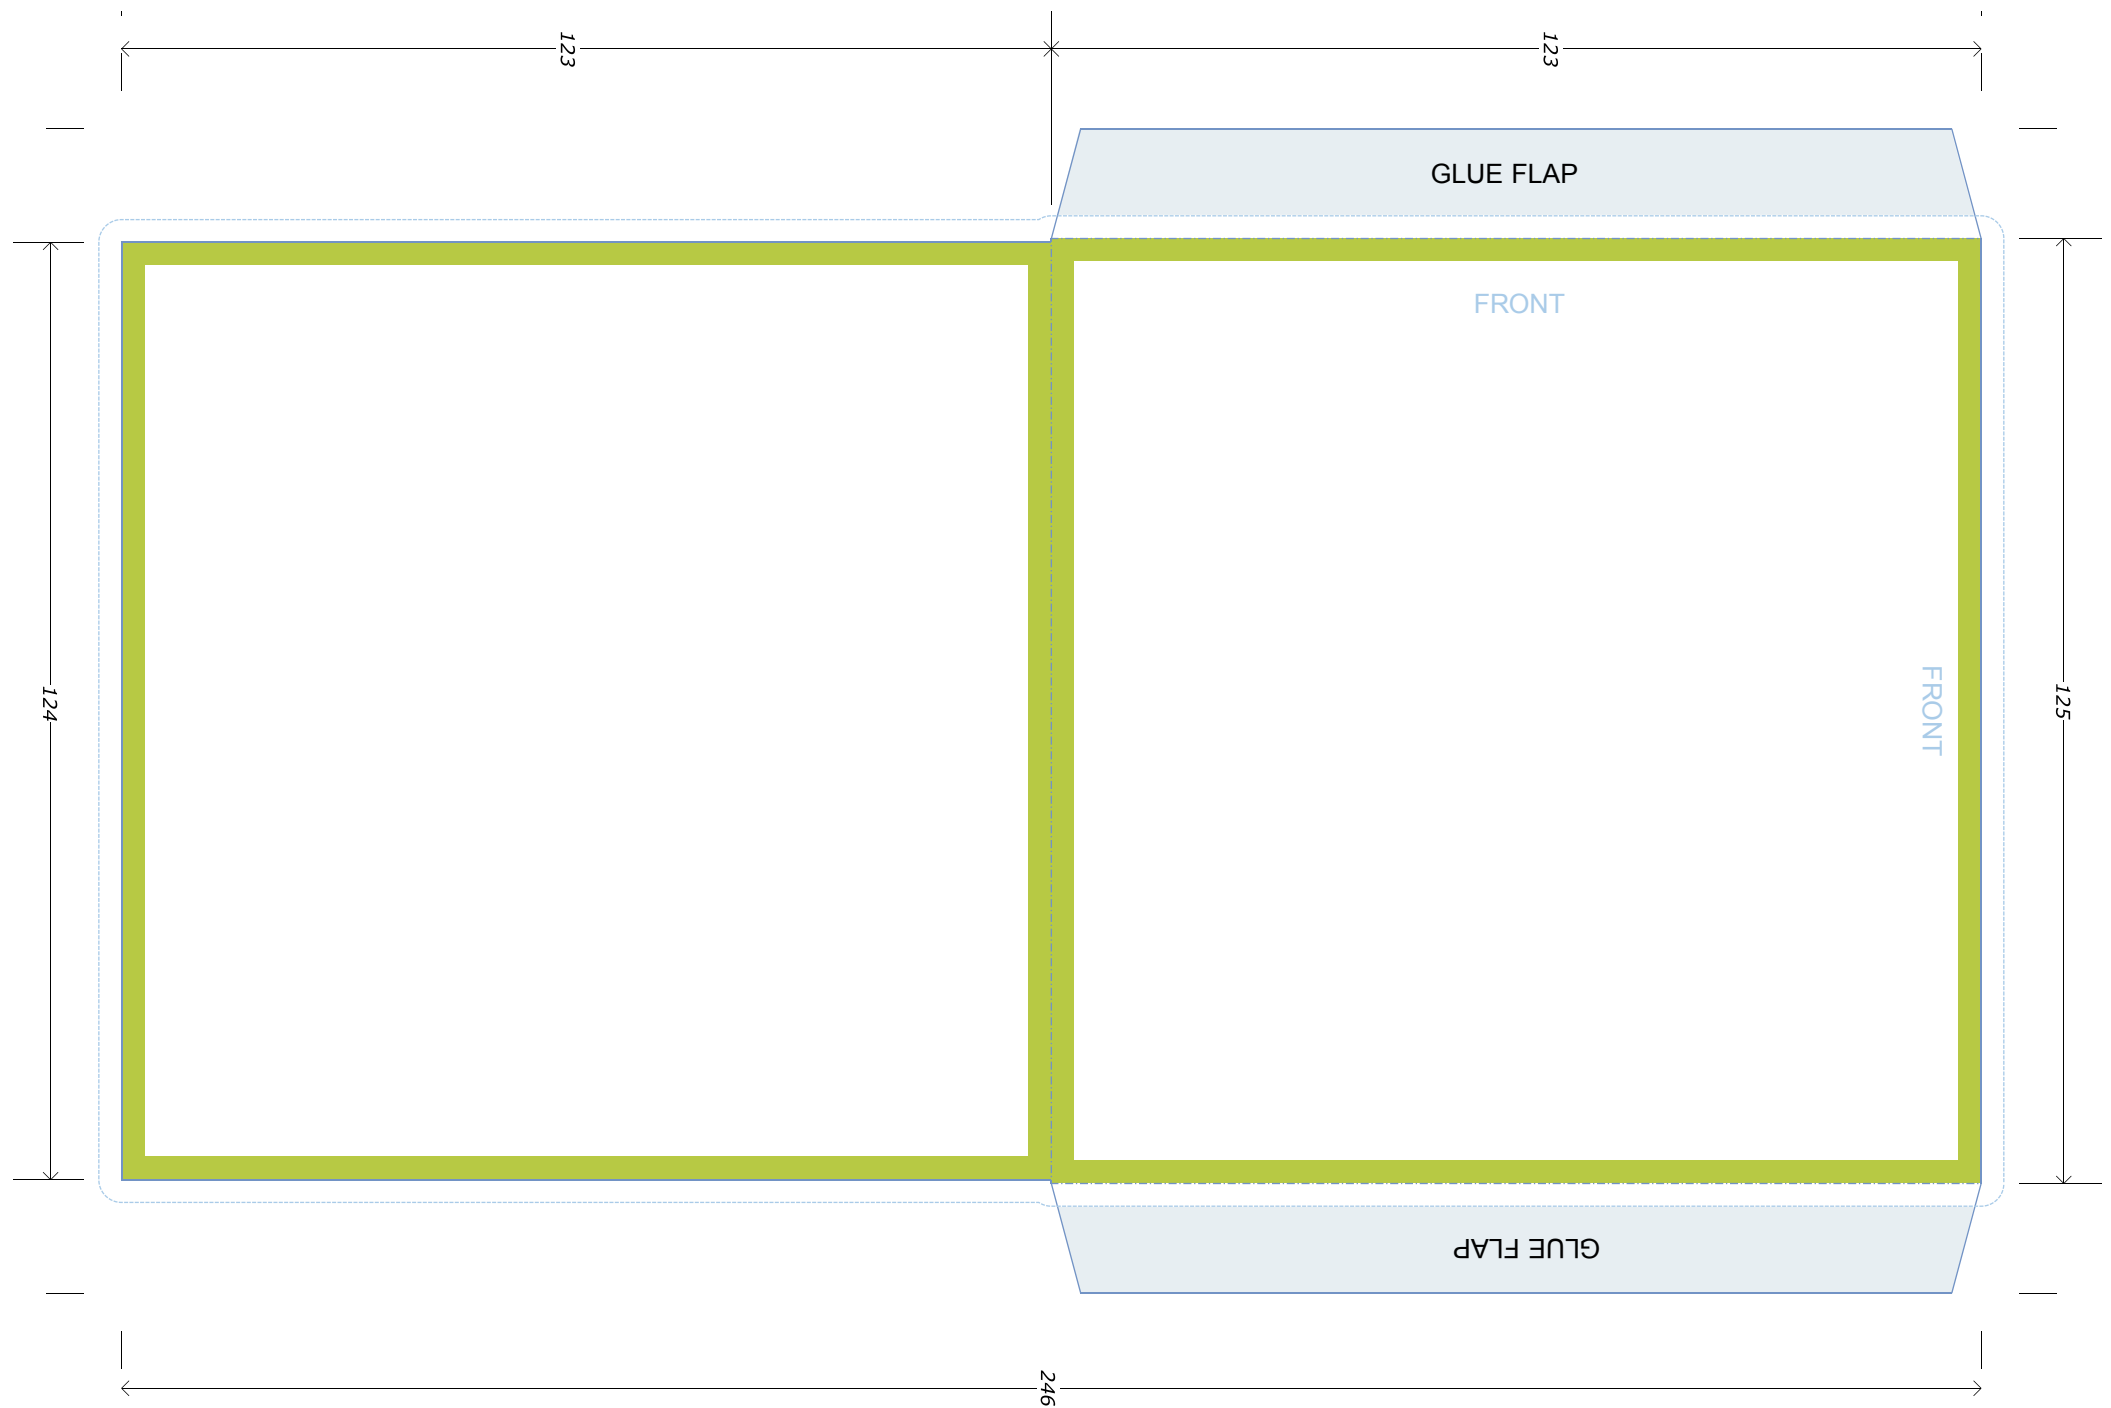

# 12cm Card Wallets

**Key:**

No text area

No print area (please ensure this area is kept free of all artwork)

Bleed

Trim

Fold