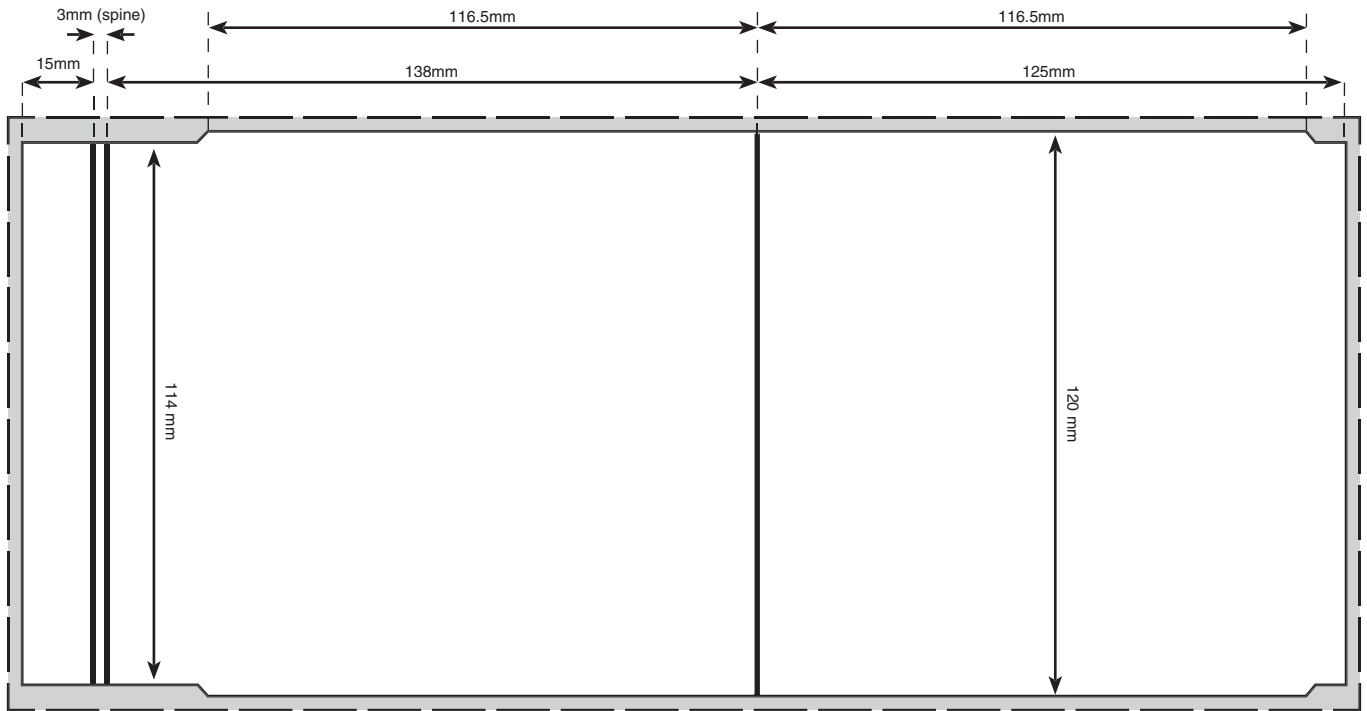

J Card

 3mm bleed

 Cut line

 Fold line

Safe area for type is 3mm from cut/fold lines