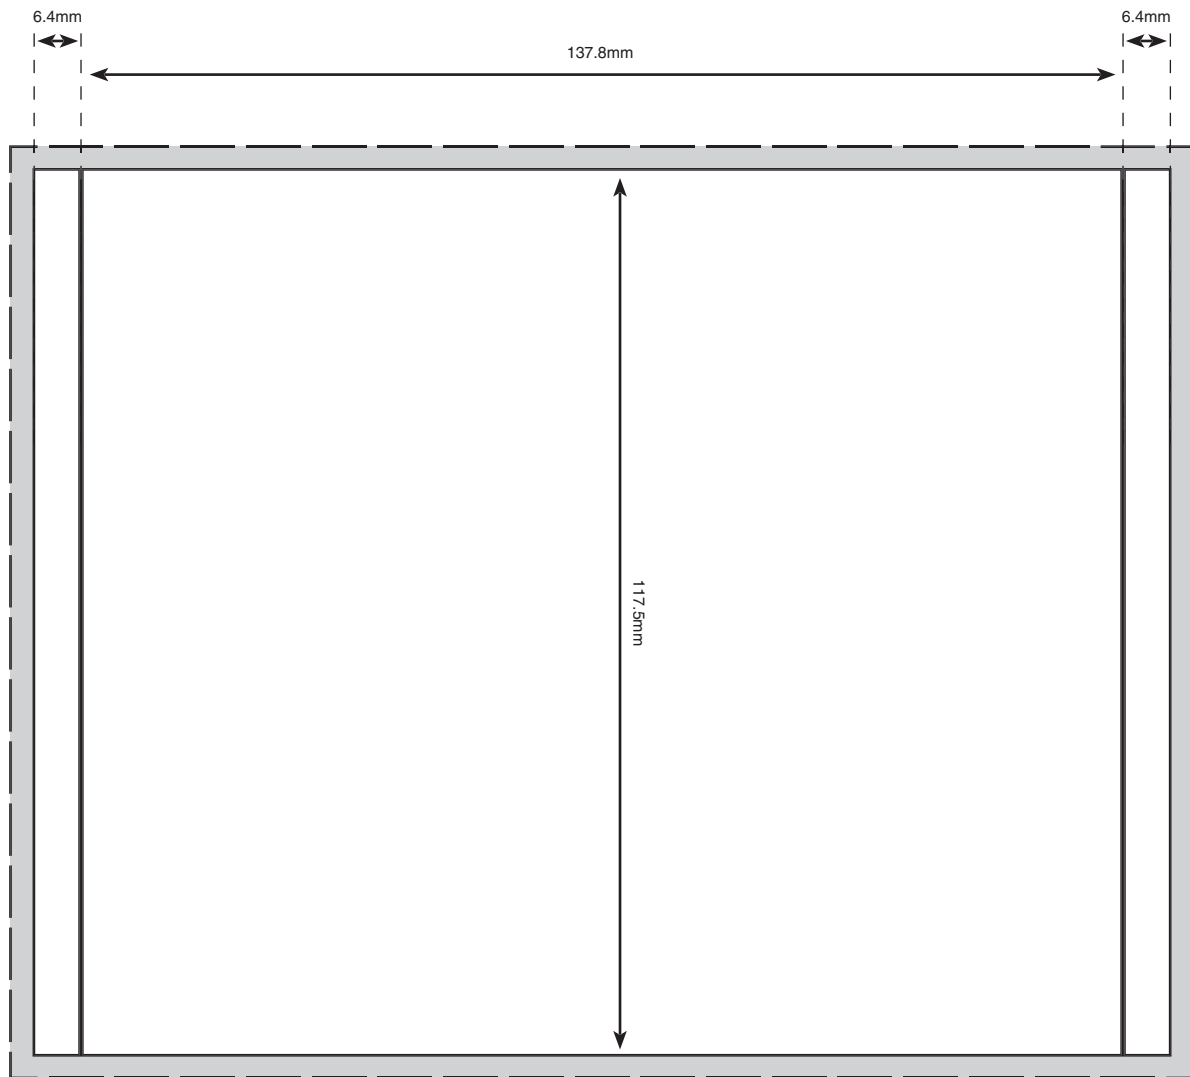

# 12cm Rear Inlay

 3mm bleed

 Cut line

 Fold line

Safe area for type is 3mm from cut/fold lines