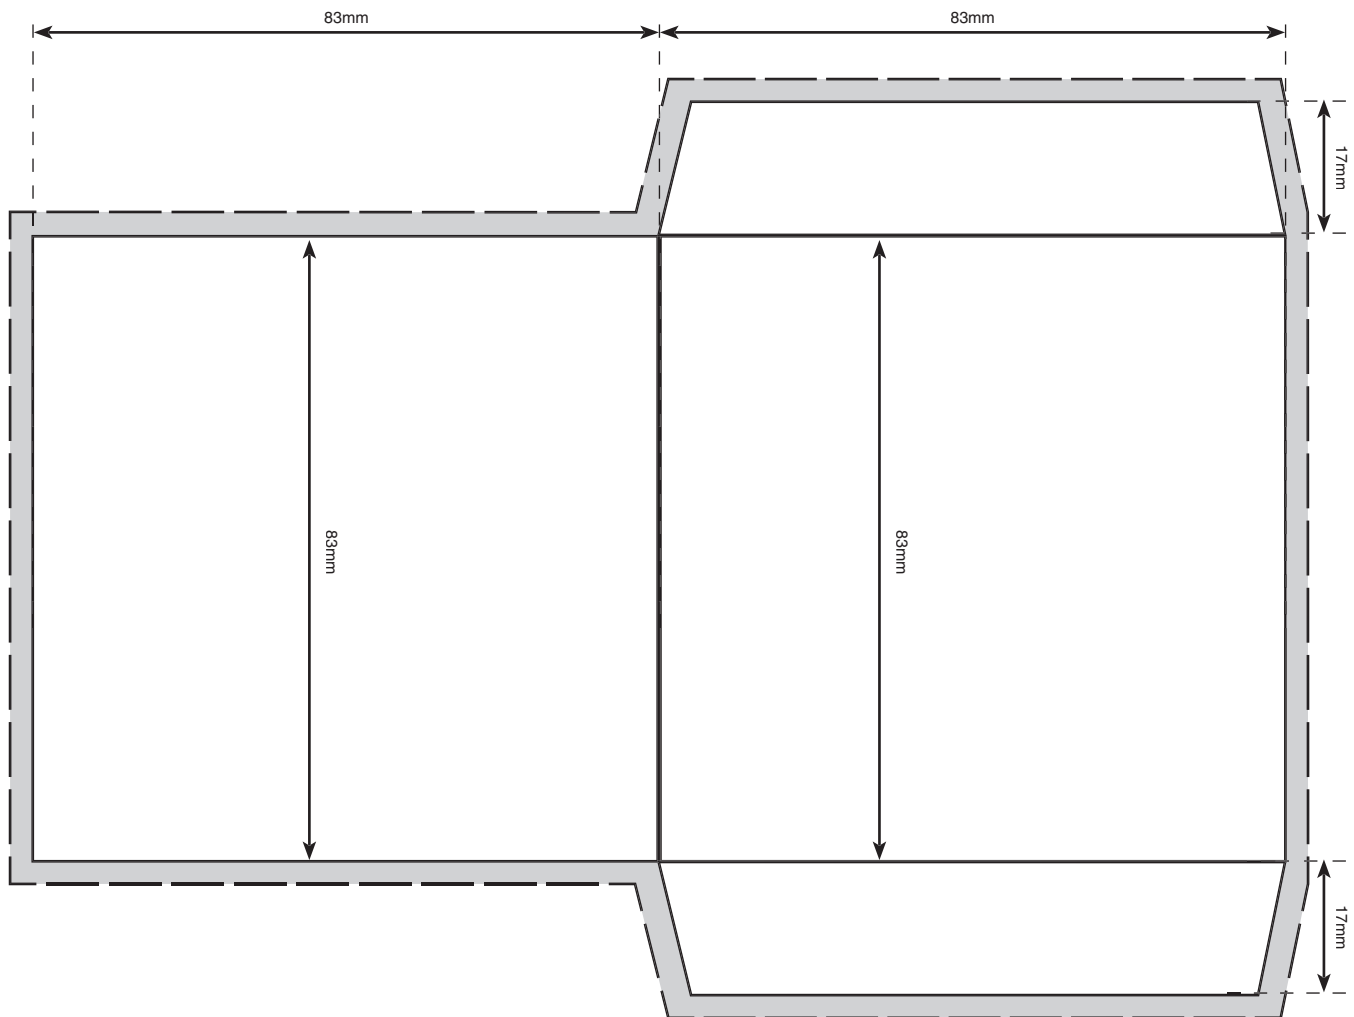

8cm Card Wallets

 3mm bleed

 Cut line

 Fold line

Safe area for type is 3mm from cut/fold lines