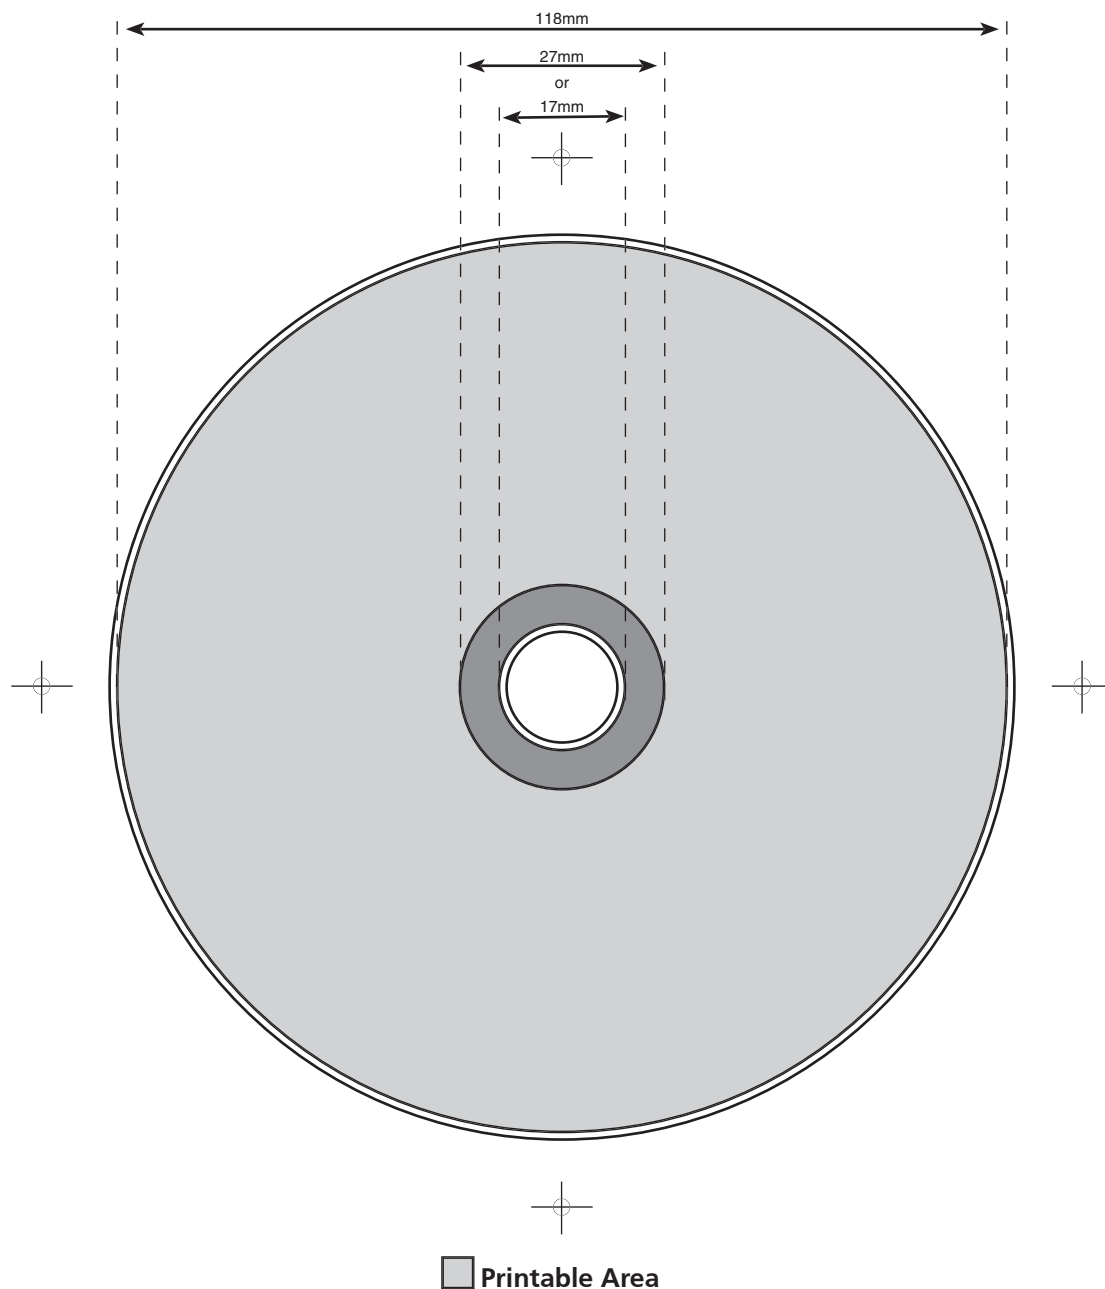

## Offset Print

Please include registration marks 10mm from edge of artwork  
DVD's can be printed to either 17mm or 27mm from the centre, please specify which you require.